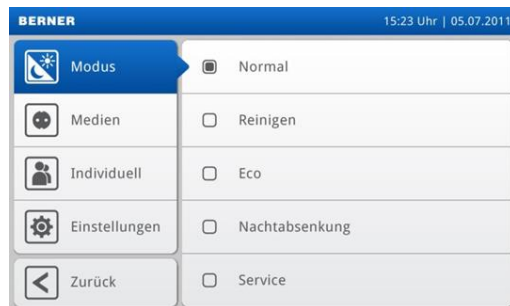

Safety Cabinets - Made in Germany

Touch Display

- Ergonomically placed display for sitting and standing operation
- Selfexplaining/Intuitive menu structure
- Clear arranged icons
- Implementation and indication of external data (e.g. particle counter)
- Individual user profiles

Safety Cabinets - Made in Germany

Touch Display – so easy

*Alarm – specific
diagnose and
solutions*

*User individual
indication and
assignment of keys*

*Intuitive operation
and simple menu
structure*

*User individual
profiles protected
by code*

Safety Cabinets - Made in Germany

Sensor Technology

·Moving operators influences the safety function of the cabinet

·Detection of unappropriate movements slows this situation

Gefördert durch:

Preventive alert to avoid potential risks