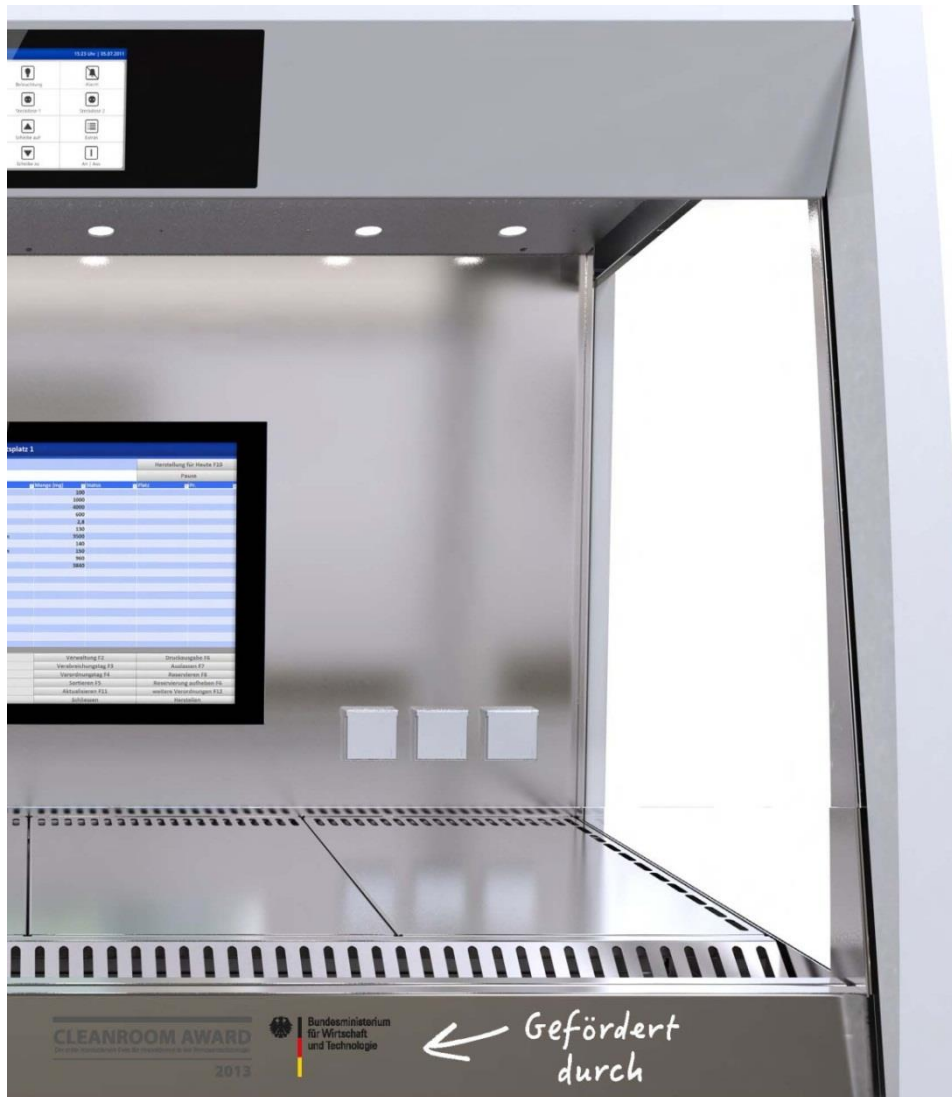

• Perfect visibility of operation modi.

• Illuminated window edge and LED-band at side.

• Specific colour codes:

Safe / Unsafe

• Prevention for more safety!

Safety Cabinets - Made in Germany

Touch Display

- .Energy-efficient 7" TFT-Display with LED-backlight offers a wide dimming range.*
- .Perfect clearness and visibility*
- .Several languages available*
- .Smartphone feeling*

Safety Cabinets - Made in Germany

Touch Display

- Ergonomically placed display for sitting and standing operation
- Selfexplaining/Intuitive menu structure
- Clear arranged icons
- Implementation and indication of external data (e.g. particle counter)
- Individual user profiles

aufgrund eines Beschlusses des Deutschen Bundestages

Safety Cabinets - Made in Germany

Sensor Technology

Safety Cabinets - Made in Germany

Green Tec

- Energy-efficient „Eco-Mode“
- EC-Ventilators
- LED-Illumination
- Intelligent Control
- „Auto-On-Off“-Function (presence sensor)
- Energy-efficient TFT-Display