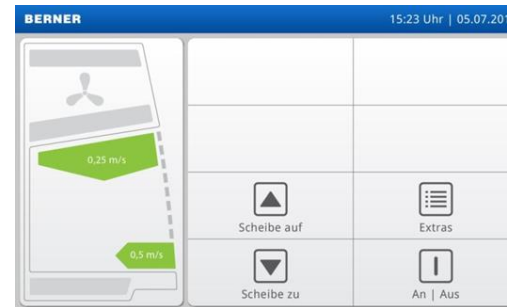

*User individual
indication and
assignment of keys*