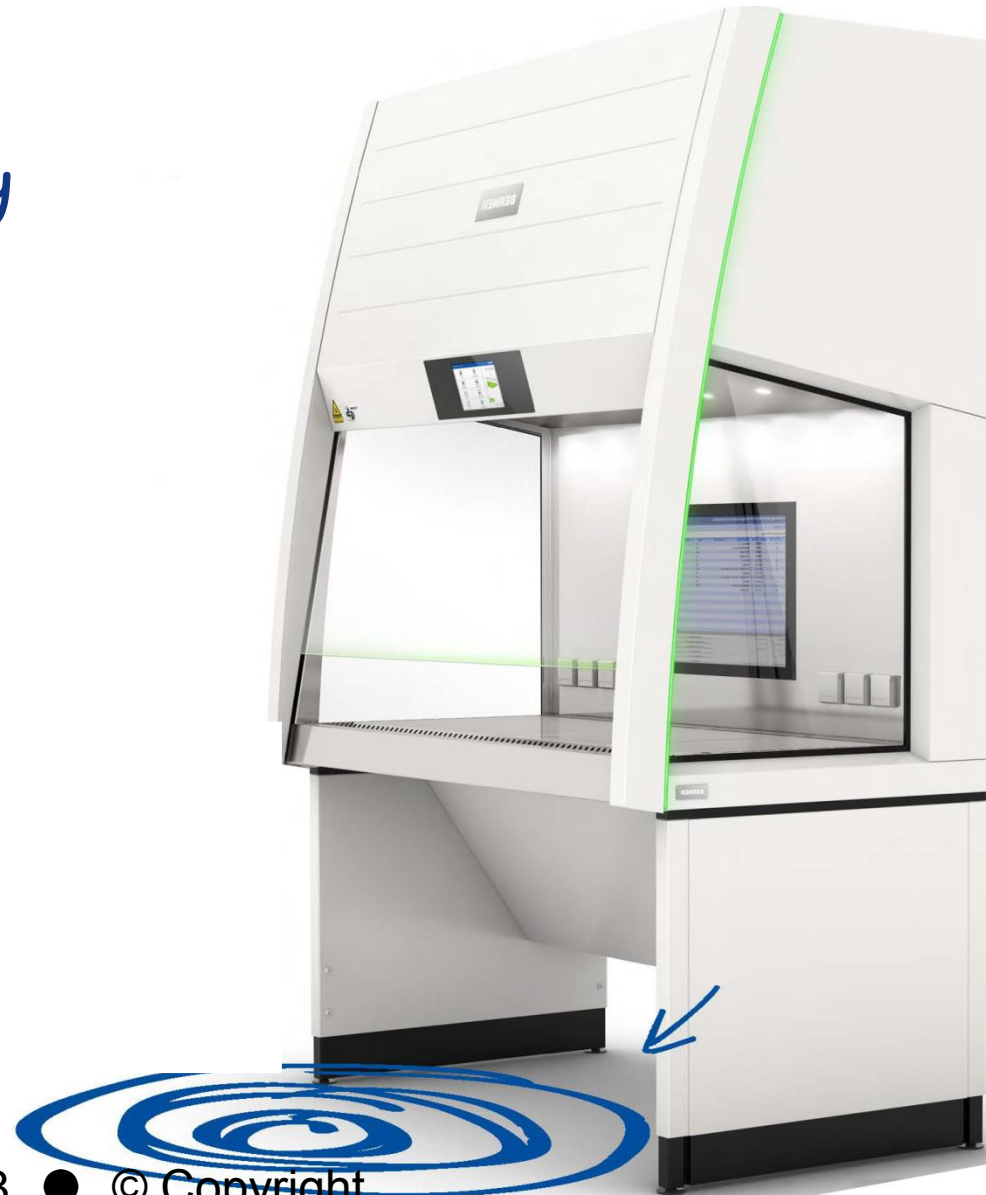

Safety Cabinets - Made in Germany

Sensor Technology

·Moving operators influences the safety function of the cabinet

·Detection of unappropriate movements slows this situation

Gefördert durch:

Preventive alert to avoid potential risks

aufgrund eines Beschlusses des Deutschen Bundestages