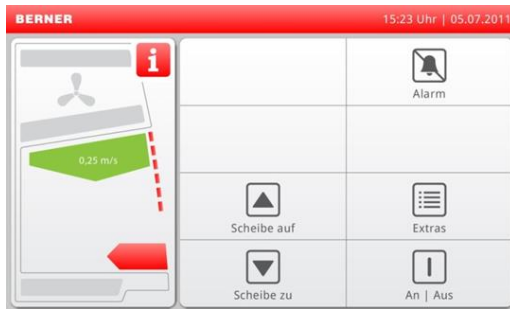

• Perfect visibility of operation modi.

• Illuminated window edge and LED-band at side.

• Specific colour codes:

Safe / Unsafe

• Prevention for more safety!

Safety Cabinets - Made in Germany

Touch Display

- .Energy-efficient 7" TFT-Display with LED-backlight offers a wide dimming range.*
- .Perfect clearness and visibility*
- .Several languages available*
- .Smartphone feeling*

Safety Cabinets - Made in Germany

Touch Display

- Ergonomically placed display for sitting and standing operation
- Selfexplaining/Intuitive menu structure
- Clear arranged icons
- Implementation and indication of external data (e.g. particle counter)
- Individual user profiles

Safety Cabinets - Made in Germany

Touch Display – so easy

*Alarm – specific
diagnose and
solutions*

*User individual
indication and
assignment of keys*

*Intuitive operation
and simple menu
structure*

*User individual
profiles protected
by code*